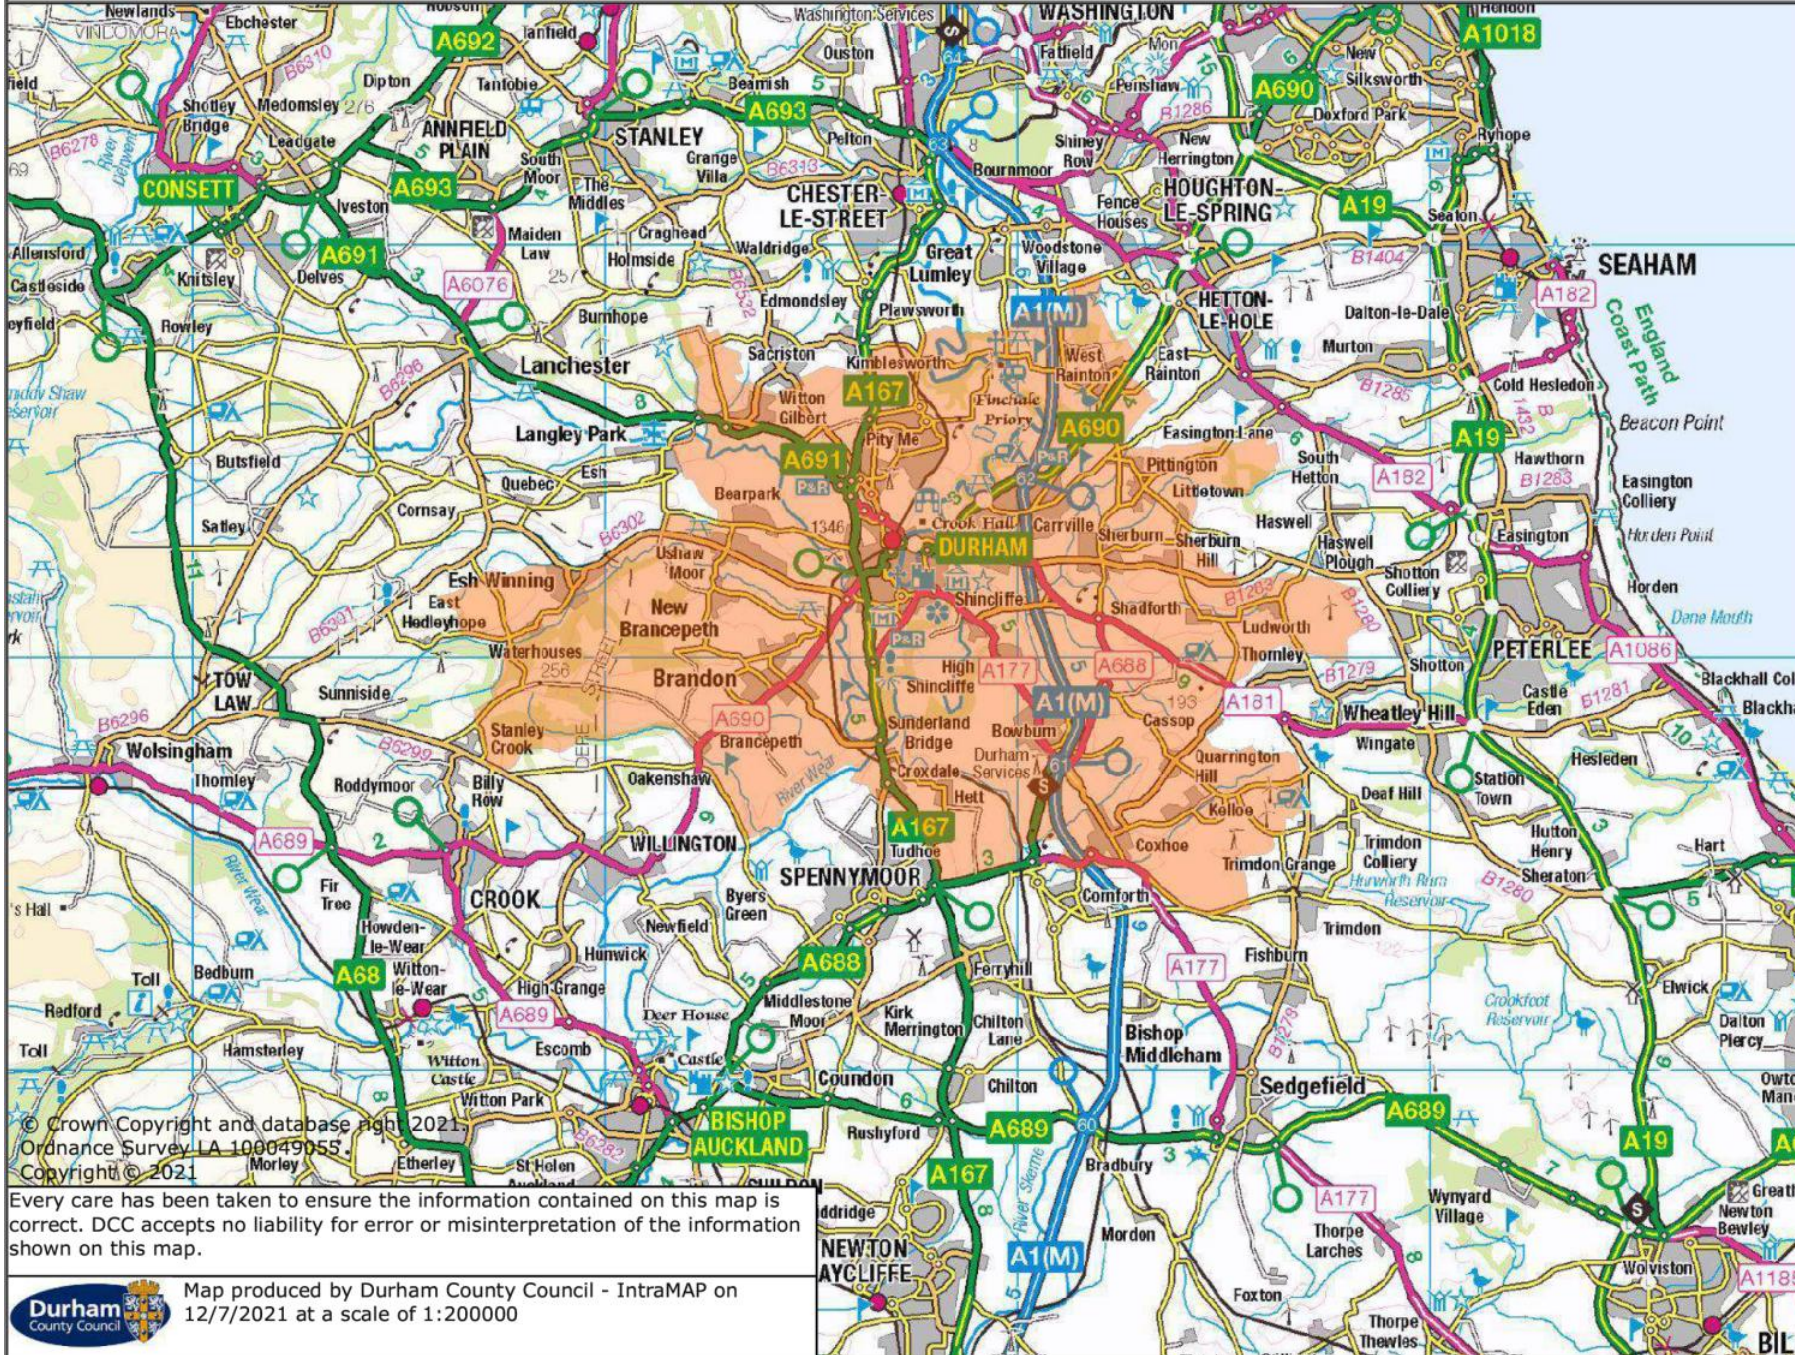

Durham County Council - IntraMAP

Map Legend

District Boundary of Durham City

© Crown Copyright and database right 2021
 Ordnance Survey 100049055
 Copyright © 2021

Every care has been taken to ensure the information contained on this map is correct. DCC accepts no liability for error or misinterpretation of the information shown on this map.

Map produced by Durham County Council - IntraMAP on 12/7/2021 at a scale of 1:200000